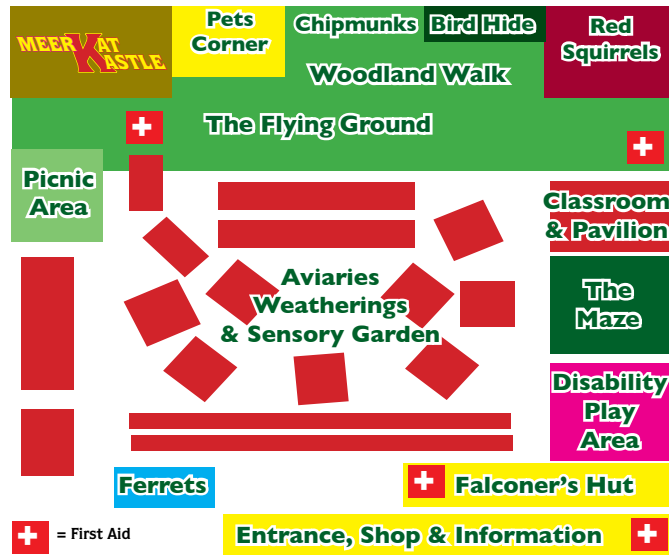

Stonham Barns, Pettaugh Rd., Stonham Aspal, IP14 6AT
0845 680 7897 ~ www.owl-help.org.uk - info@owl-help.org.uk