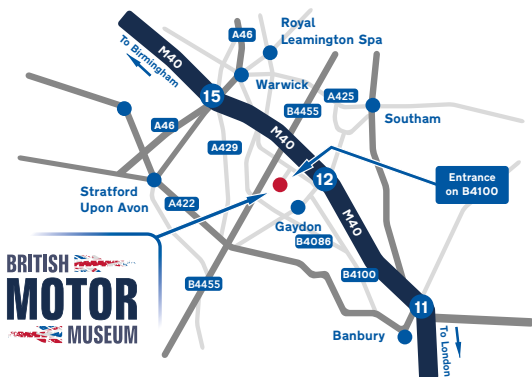

OPEN: 10am – 5pm daily

CLOSED: 24 Dec 2017 – 1 Jan 2018 (inclusive)

FIND US: J12 M40 . Gaydon . Warwickshire . CV35 0BJ

ADMISSION:

	NORMAL DAY	*SHOW DAY
ADULTS	£14	£17
CHILDREN (5-16 yrs)	£9	£9
UNDER 5 YRS	FREE	FREE
CONCESSIONS	£12	£15
FAMILY TICKET (2 adults, 3 children)	£39	£45